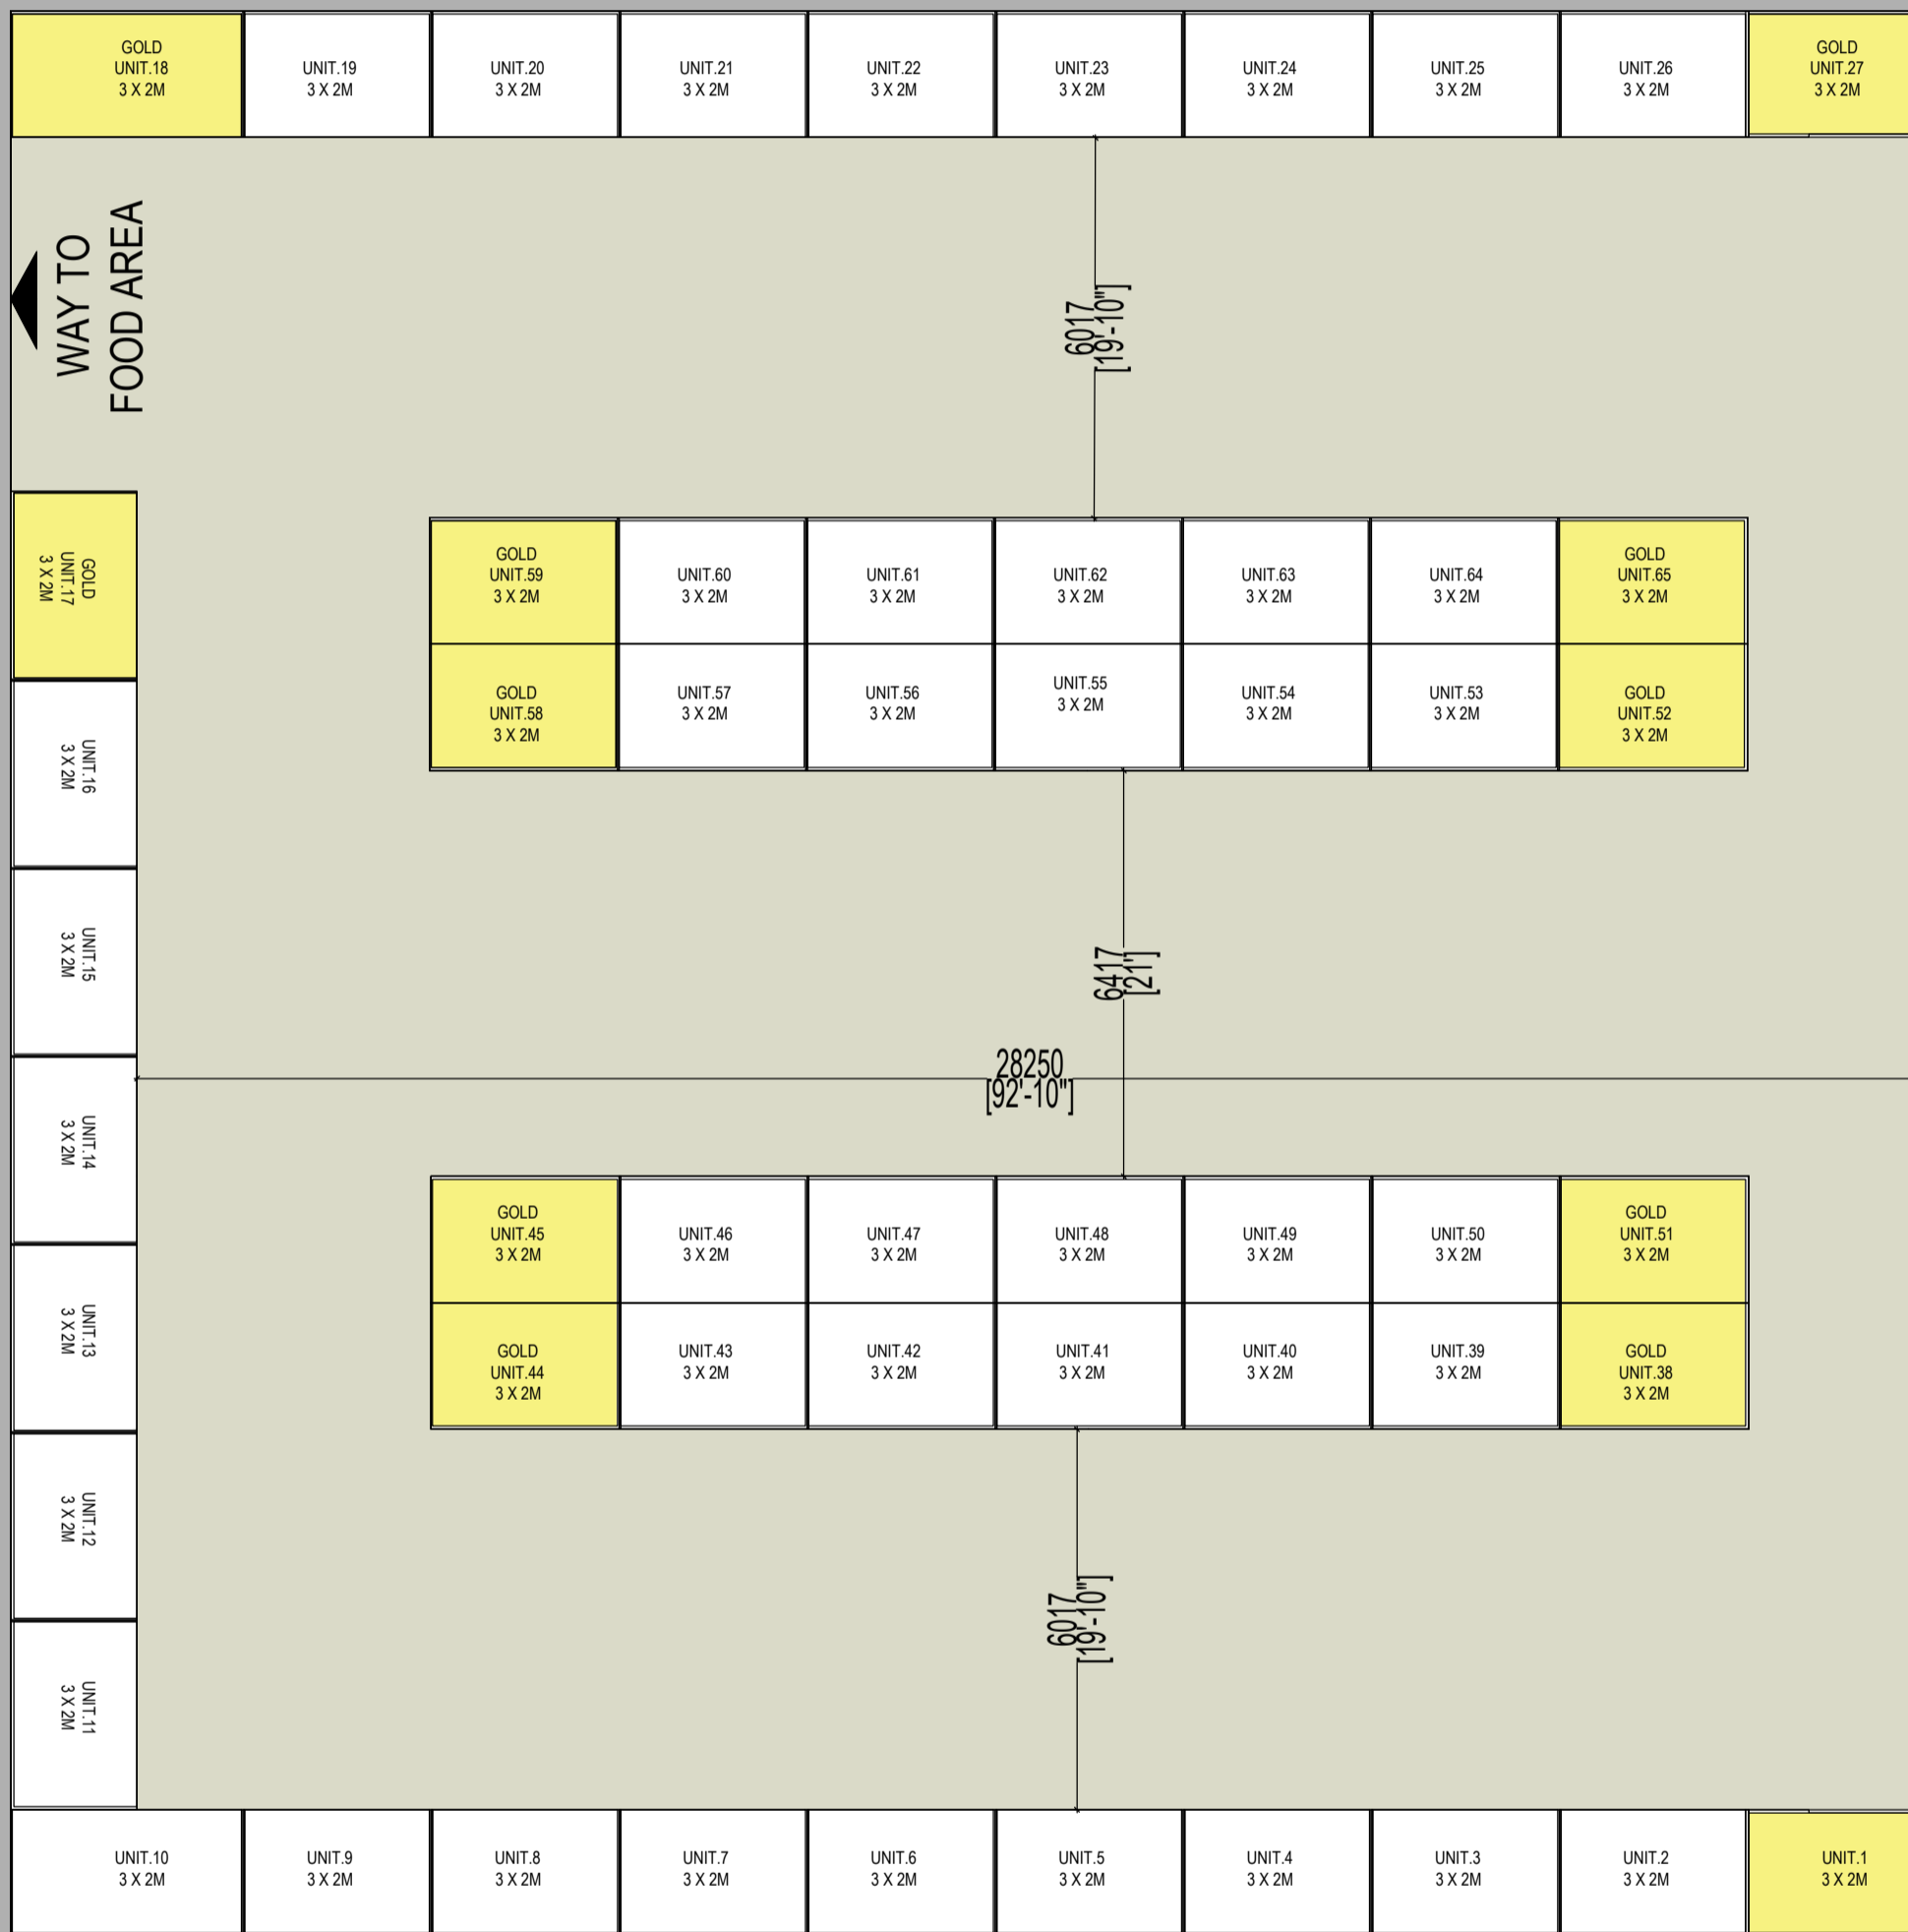

FOOD COURT  
100' X 100'

WAY TO TRADE STALL

LODGE

ENTRANCE

LEGEND	TOTAL
SILVER STALLS	43
GOLD STALLS	12
DIAMOND STALLS	11